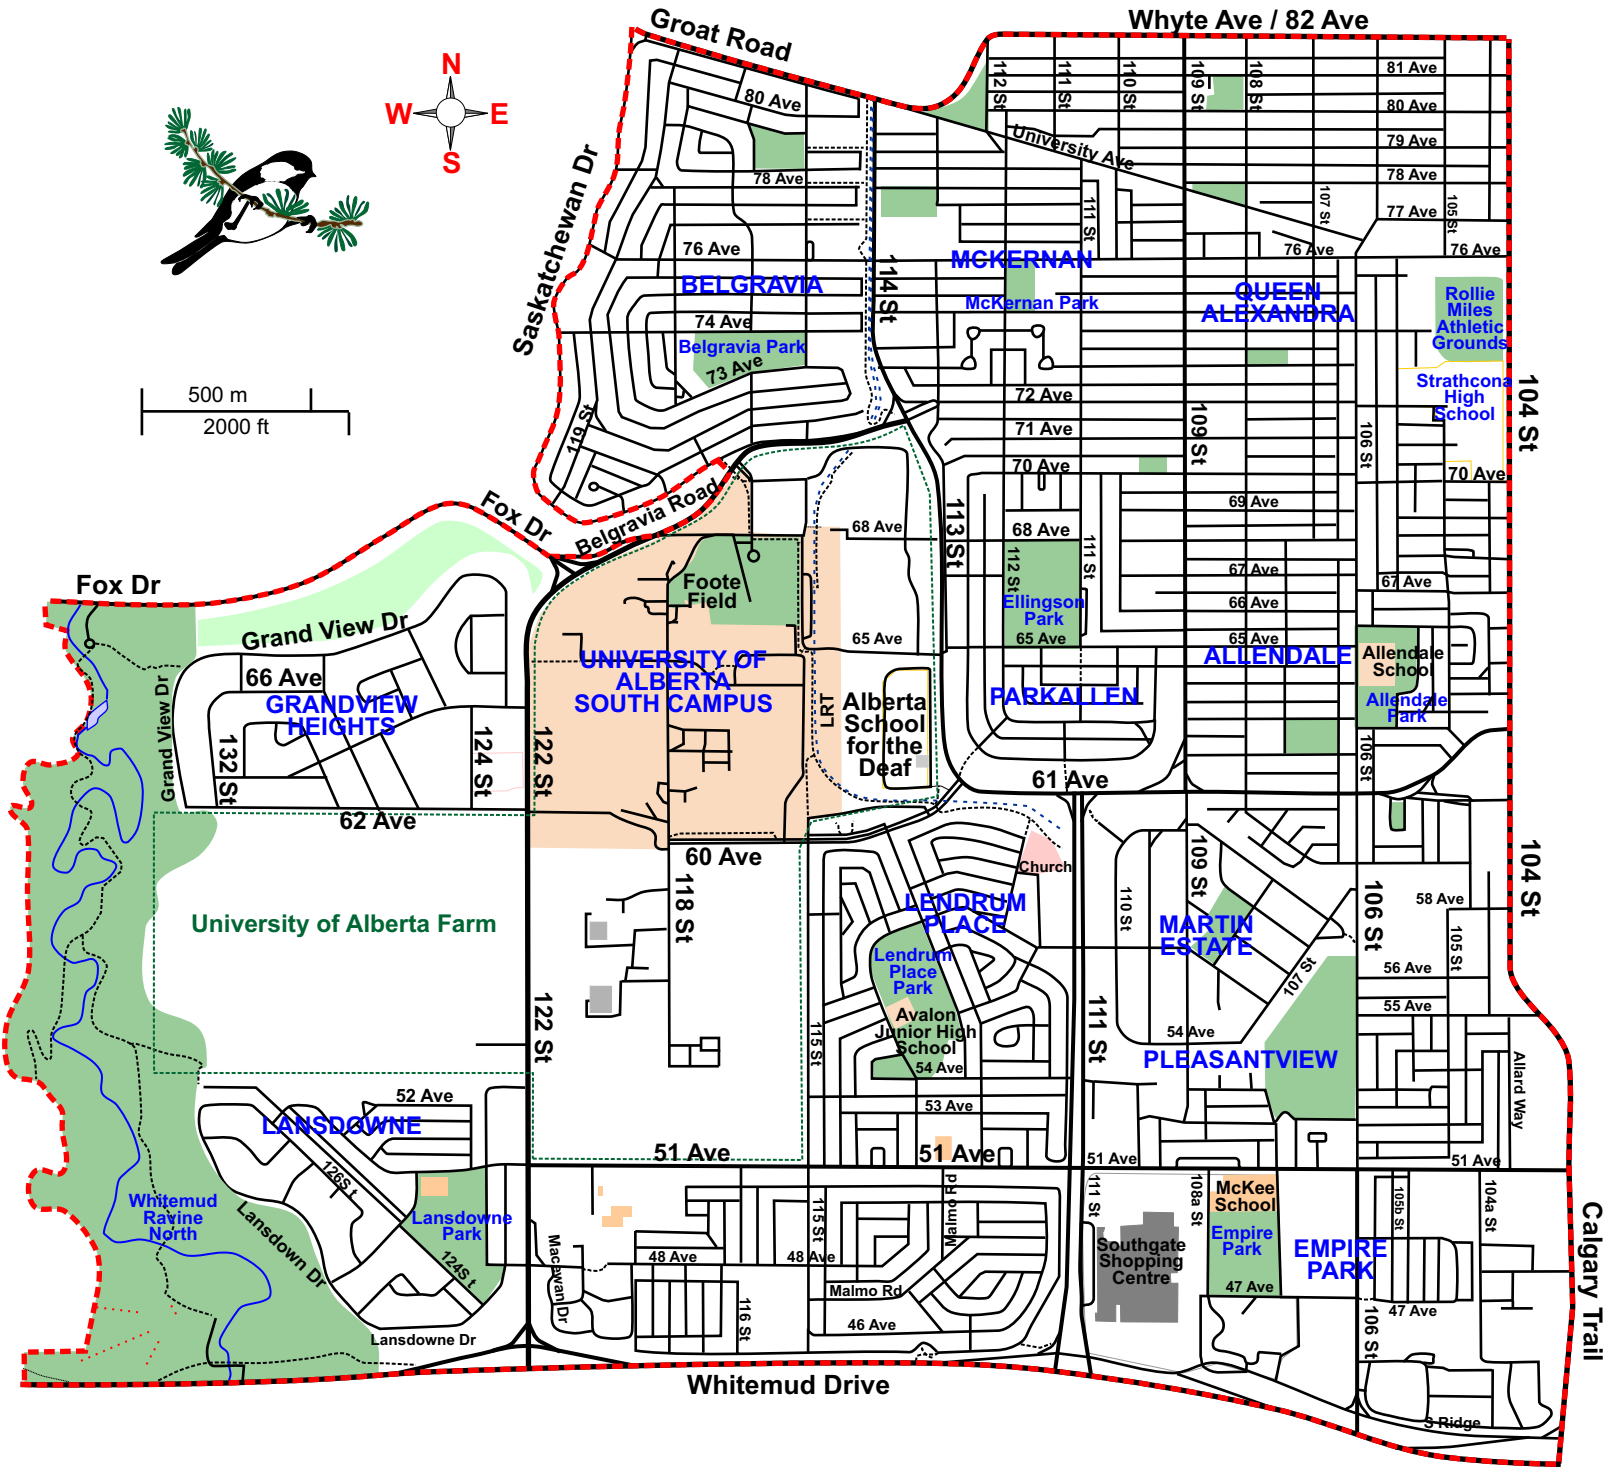

Edmonton Christmas Bird Count - ZONE 3

Fox Dr

Grand View Dr

GRANDVIEW HEIGHTS

University of Alberta Farm

LANSDOWNE

Whitemud Ravine North

Lansdowne Park

Groat Road

Whyte Ave / 82 Ave

Saskatchewan Dr

BELGRAVIA

Belgravia Park

Fox Dr

Belgravia Road

UNIVERSITY OF ALBERTA SOUTH CAMPUS

Foote Field

Alberta School for the Deaf

MCKERNAN

McKernan Park

QUEEN ALEXANDRA

Rollie Miles Athletic Grounds

Strathcona High School

PARKALLEN

51 Ave

McKee School

Empire Park

EMPIRE PARK

Southgate Shopping Centre

Whitemud Drive

Calgary Trail