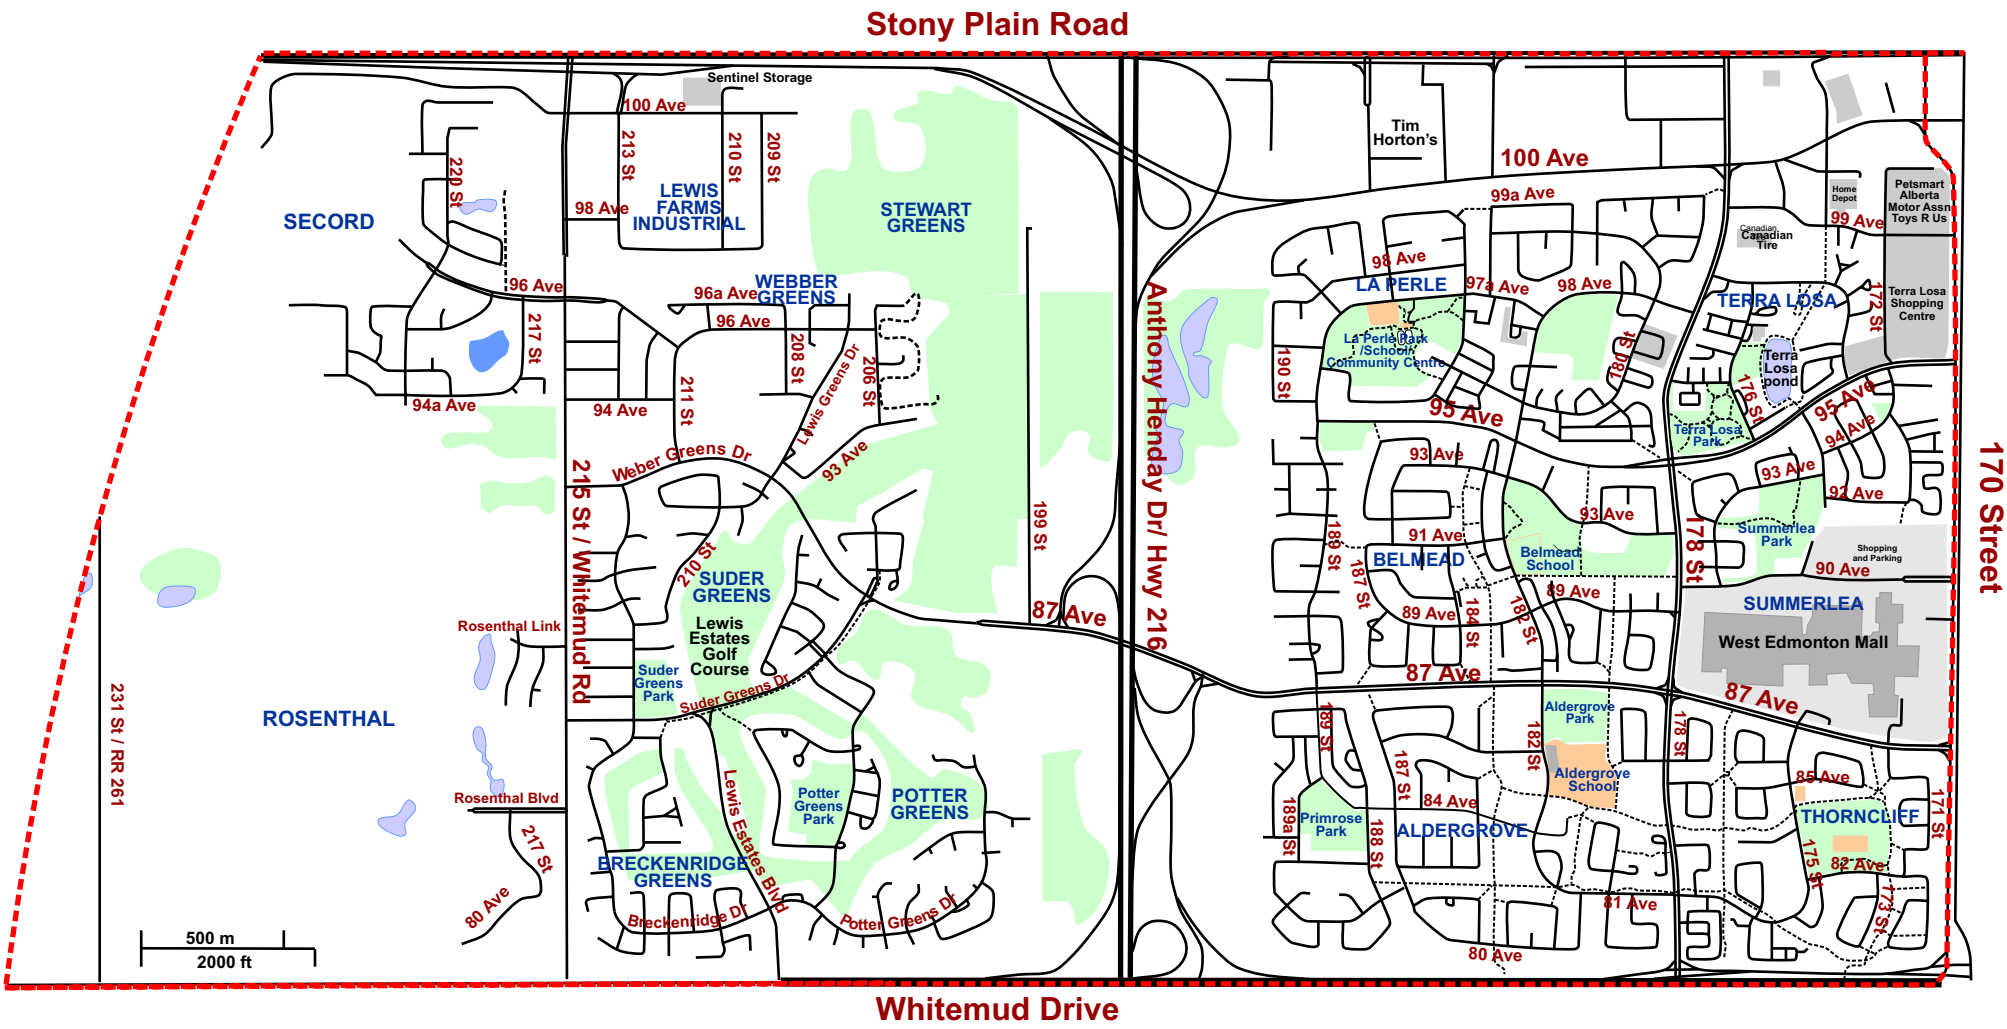

Edmonton Christmas Bird Count - ZONE 15

500 m
2000 ft

Whitemud Drive